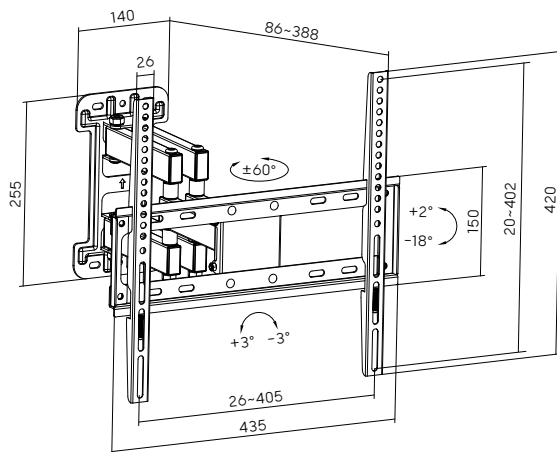

VWM400ARTXL

Solid Steel Full Motion TV Mount For 32"-55" Screens

With the Super Solid Large mount you can adjust your TV for any viewing position, no more neck or eye strains while watching your favourite shows! Heavy duty unit fits most 32"-55" TVs up to 45kg/99lbs, with max VESA mounting holes of 400x400mm.

SPECIFICATIONS

Product Category	Full-motion TV Wall Mount	Max. Mounting Hole	400x400
Rank	Standard	Weight Capacity	45kg (99lbs)
Material	Steel	Strength Tested	3 Times Approved
Metal Sheet Thickness	Bracket Arm THK=1.5mm cold-rolled sheet, VESA Panel THK=2mm cold-rolled sheet, Wall Plate THK=2.5mm pickling sheet (Bracket Arm THK=0.059" cold-rolled sheet, VESA Panel THK=0.079" cold-rolled sheet, Wall Plate THK=0.098" pickling sheet)	Profile	86-388mm (3.4-15.3")
Pipe Size	40x20x1.5mm (1.6x0.79x0.059")	Tilt Range	$+2^\circ$ -- -18°
Surface Finish	Powder Coating	Swivel Range	$+60^\circ$ -- -60°
Colour	Fine Texture Black	Screen Level	$+3^\circ$ -- -3°
Dimensions	435x420x388mm (17.1x16.5x15.3")	Screen Freely Tilting	No
Fit Screen Size	32"—55"	Installation	Solid Wall, Single Stud
Fit Curved TV	Yes	Panel Type	Detachable Panel
Mounting Hole Pattern:	VESA & Universal	Wall Plate Type	Fixed Wall Plate
VESA Compatible	200x200, 300x200, 400x200, 300x300, 400x300, 400x400	Cable Management	Yes
		Anti-theft	No
		Bubble Level	Hook-on Bubble Level (Included in Components Package)
		Accessory Kit Package	Recyclable paper bag